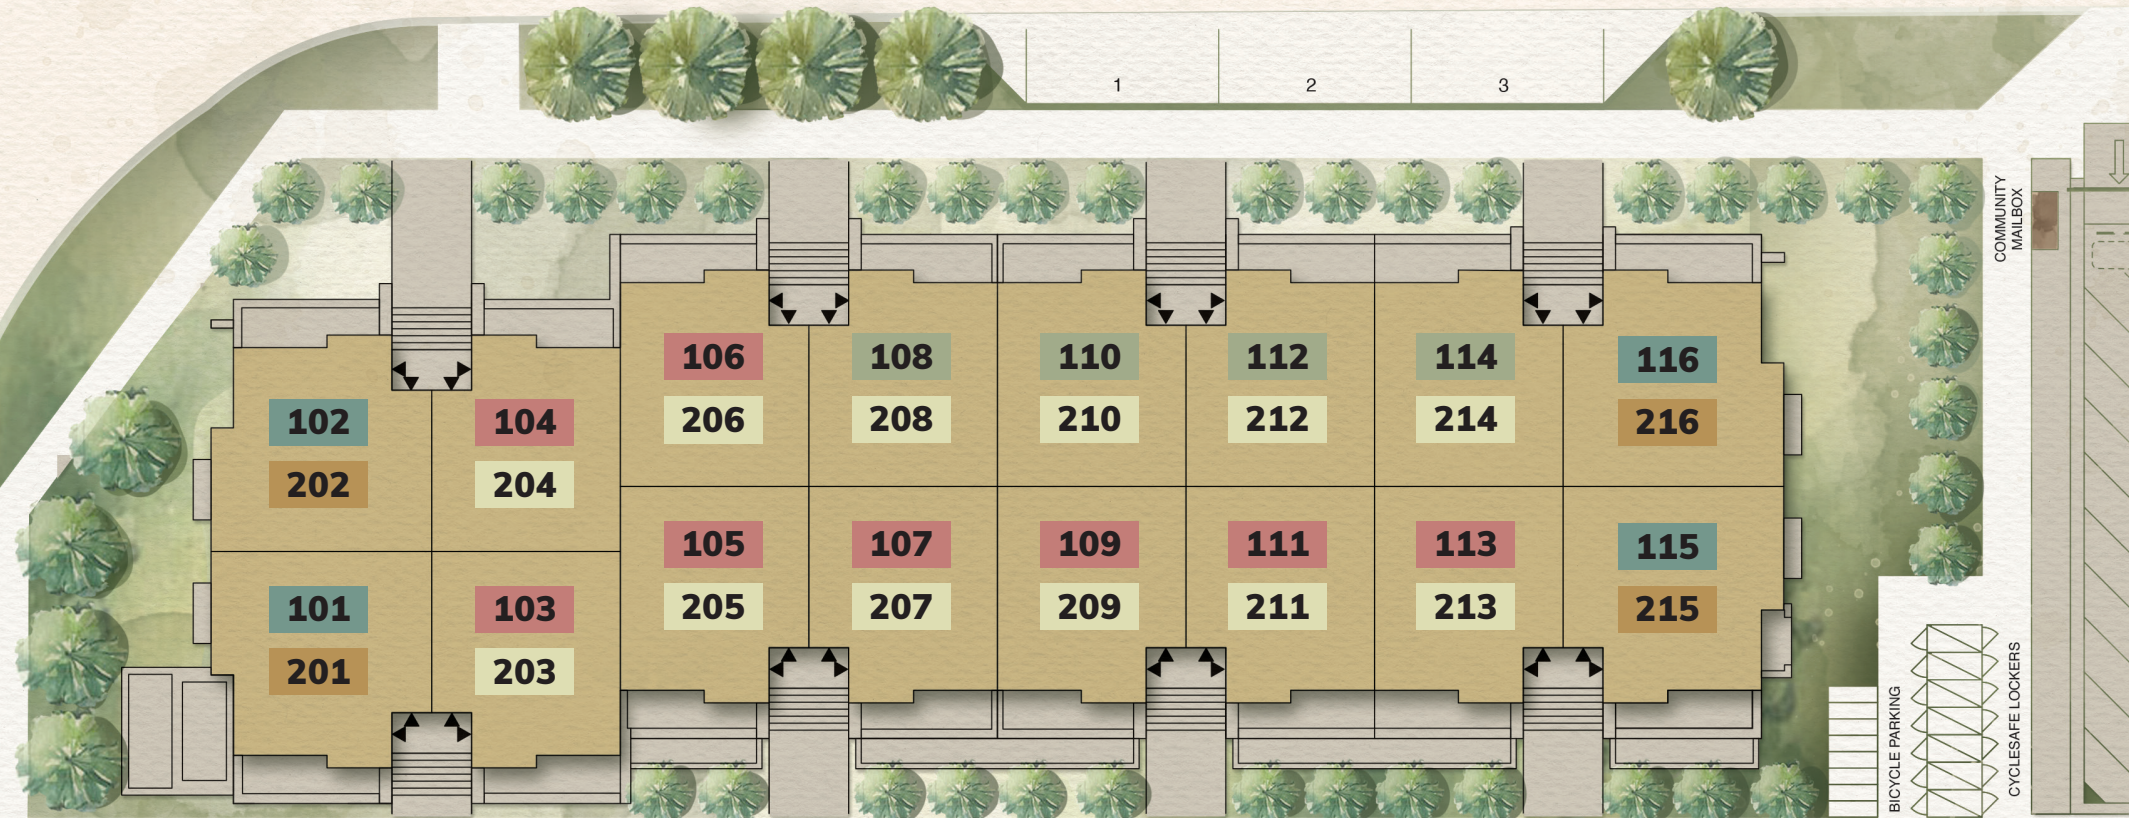

# WILLIAMSBURG TOWNS

- COPPER LEAF
- COTTON GRASS
- LEMON BALM
- PEACH BLOSSOM
- CHERRY HILL

Site plan is artist's concept. Lot dimensions are approximate and depend on final survey. Landscape areas and plantings are concepts only and may vary from finished landscape. See sales representative for more information. E. & O. E. May 2026.

MAIN ST.

COMMUNITY MAILBOX

BICYCLE PARKING

CYCLESAFE LOCKERS

COTTON GRASS ST.

1 2 3 4 5 6 7 8 9 10 11 12 13 14 15 16 17 18 19 20 21 22 23 24

48 47 46 45 44 43 42 41 40 39 38 37 36 35 34 33 32 31 30 29 28 27 26 25

MAX BECKER COMMON PARK

←  
NORTH